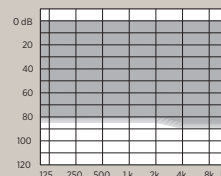

MODEL	SmartRIC
STYLE TYPE	RIC
RECEIVER	M/P
Open fit option (BTE/RIC)	Yes
Receiver type	V.2 M/P
Battery size	Li ion
Battery life[†]	62/54 hrs
Dust and weather protection	IP-68
Rechargeable solution	Li ion
USER CONTROLS	
Volume Control	via accessory or Moment app
Program shift	via accessory or Moment app
TeleCoil	via Widex Sound Assist
ACCESSORIES	
TV PLAY™	Yes
Widex Sound Assist™	Yes
Widex SoundConnect	Yes
DEX device compatible²	All
Remote control (optional)	via DEX, Widex Sound Assist and/or Moment app
TECHNICAL DETAILS	
Max Gain/MPO (dB/dB SPL)³	up to 71/133*
Bandwidth⁴ (Hz)	100-10,000*
Fitting range (dB)	0-110

² TV-DEX, COM-DEX, RC-DEX, ³ IEC 60118-0 Peak values, ⁴ According to 60118.0:1983, [†] Battery Life in real-life situations depends on hearing aid features used and streaming time * Data is subject to change without further notice.

Apple, the Apple logo and iPhone are trademarks of Apple Inc., registered in the U.S. and other countries. App Store is a service mark of Apple Inc. Android, Google Play and the Google Play logo are trademarks of Google Inc.