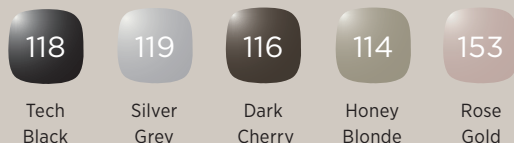

MRRLD

STYLISH COLOR PALETTE:

WIDEX SMARTRIC PORTABLE CHARGER (WPP401)

- 37 hours of use on a single charge
- 27 hours with eight hours of streaming
- Portable charger provides up to five full charges, allowing over a week of freedom