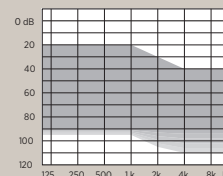

MODEL	SmartRIC
STYLE TYPE	RIC
RECEIVER	M/P
Open fit option (BTE/RIC)	Yes
Receiver type	V.2 M/P
Battery size	Li ion
Battery life[†]	62/54 hrs
Dust and weather protection	IP-68
Rechargeable solution	Li ion
USER CONTROLS	
Volume Control	via accessory or Moment app
Program shift	via accessory or Moment app
TeleCoil	via Widex Sound Assist
ACCESSORIES	
TV PLAY™	Yes
Widex Sound Assist™	Yes
Widex SoundConnect	Yes
DEX device compatible²	All
Remote control (optional)	via DEX, Widex Sound Assist and/or Moment app
TECHNICAL DETAILS	
Max Gain/MPO (dB/dB SPL)³	up to 71/133*
Bandwidth⁴ (Hz)	100-10,000*
Fitting range (dB)	0-110

² TV-DEX, COM-DEX, RC-DEX, ³ IEC 60118-0 Peak values, ⁴ According to 60118.0:1983, [†] Battery Life in real-life situations depends on hearing aid features used and streaming time * Data is subject to change without further notice.

Apple, the Apple logo and iPhone are trademarks of Apple Inc., registered in the U.S. and other countries. App Store is a service mark of Apple Inc. Android, Google Play and the Google Play logo are trademarks of Google Inc.